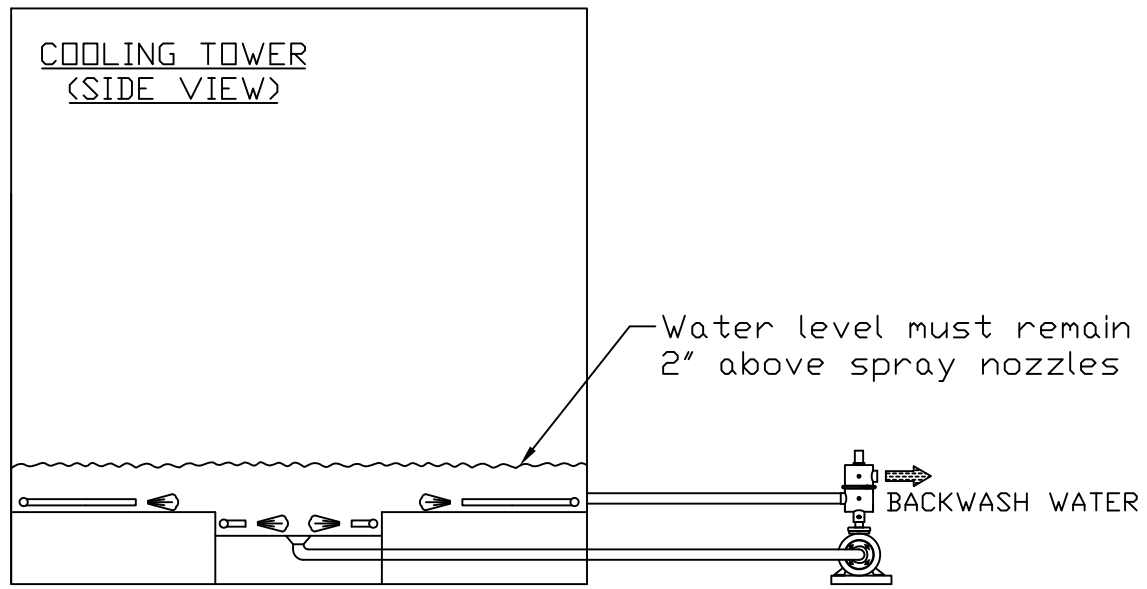

REVISIONS				
REV	ZONE	DESCRIPTION	DATE	APPROVED

UNLESS OTHERWISE SPECIFIED DIMENSIONS ARE IN INCHES TOLERANCES DECIMALS ANGULAR .XX ± .05 ± 0.5 DEG. .XXX ± .01		AUTOMATIC FILTERS, INC. 2672 S. LA CIENEGA BLVD. LOS ANGELES, CA 90034 (310) 839-2828 FAX (310) 839-6878		
DRAWN S. PERKINSON	DATE 05/12/11	TITLE MTF SKID UNIT - 10' x 10' COOLING TOWER SWEEPER, LAYOUT DRAWING		
CHECKED		SIZE A	DWG NO. SKID-MTF-LAY-CTS-02	REV N/A
DESIGN		NOT TO SCALE		SHEET 1 OF 1