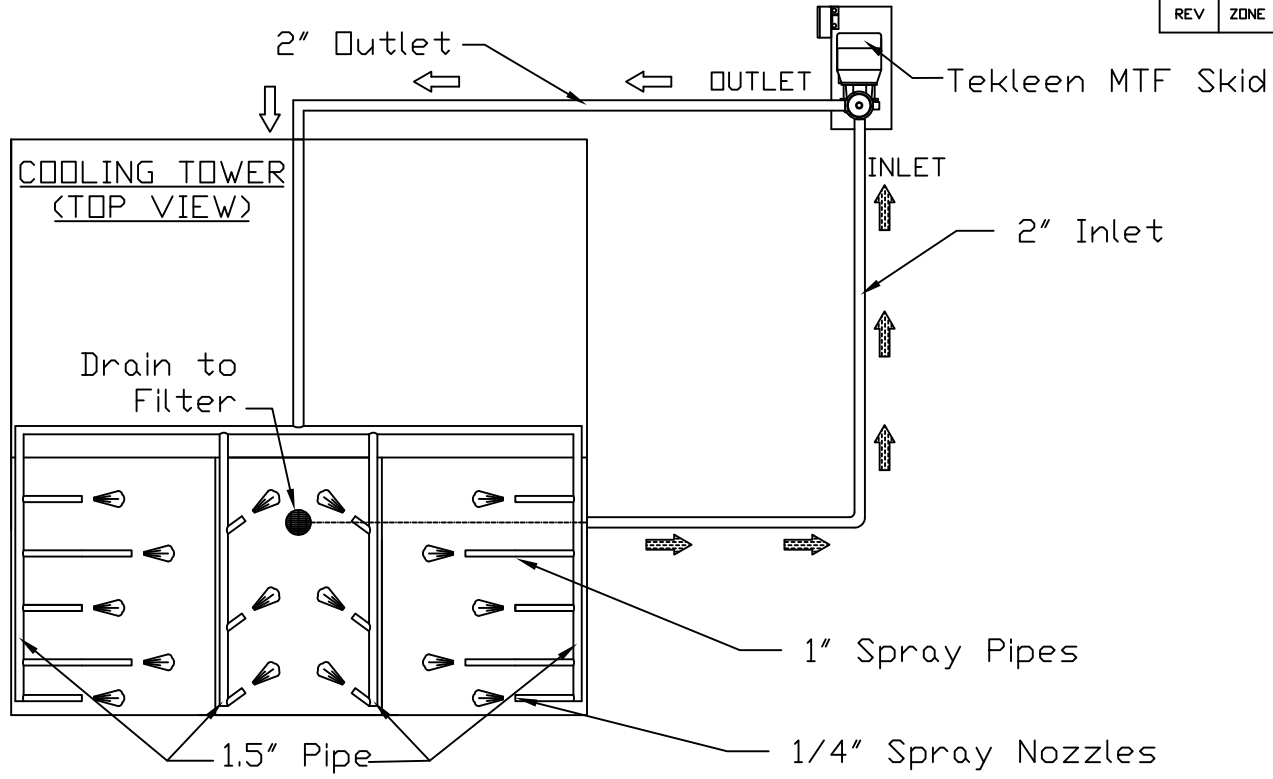

REVISIONS				
REV	ZONE	DESCRIPTION	DATE	APPROVED

UNLESS OTHERWISE SPECIFIED DIMENSIONS ARE IN INCHES TOLERANCES DECIMALS ANGULAR .XX ± .05 ± 0.5 DEG. .XXX ± .01		AUTOMATIC FILTERS, INC. 2672 S. LA CIENEGA BLVD. LOS ANGELES, CA 90034 (310) 839-2828 FAX (310) 839-6878		
DRAWN S. PERKINSON	DATE 05/12/11	TITLE MTF SKID UNIT - 10' x 10' COOLING TOWER SWEEPER, LAYOUT DRAWING		
CHECKED		SIZE A	DWG NO. SKID-MTF-LAY-CTS-02	REV N/A
DESIGN		NOT TO SCALE		SHEET 1 OF 1